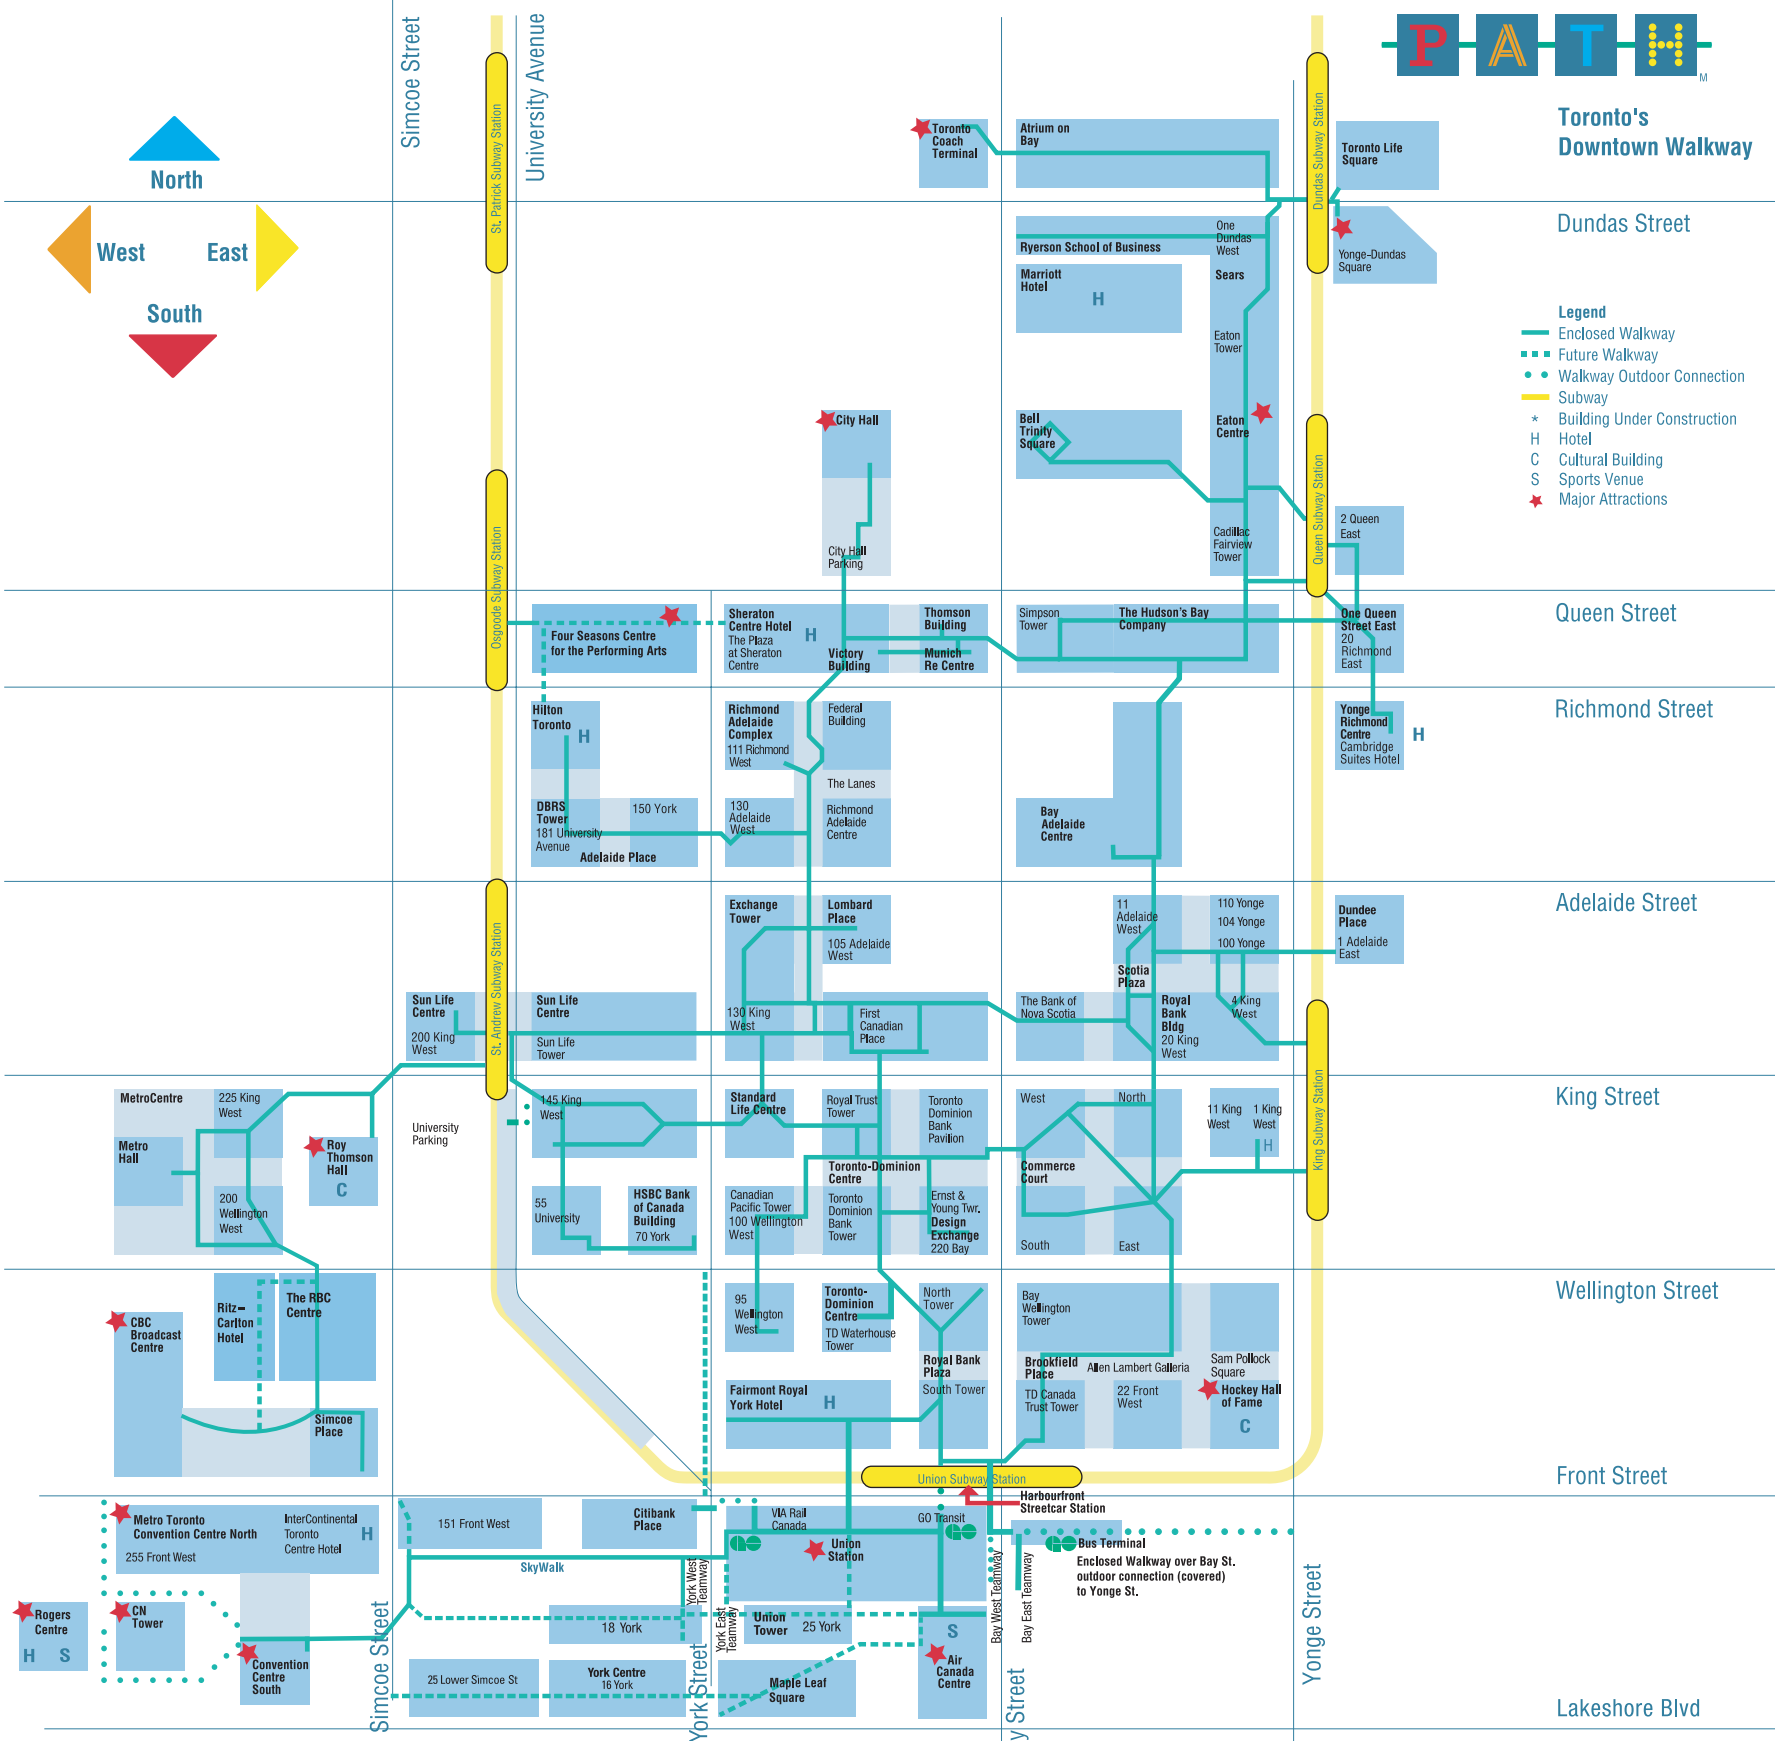

A B C D E F G H I J K L M N O P Q R S

1
2
3
4
5
6
7
8
9
10
11
12
13
14
15
16
17
18

Toronto's Downtown Walkway

- Legend**
- Enclosed Walkway
 - Future Walkway
 - Walkway Outdoor Connection
 - Subway
 - Building Under Construction
 - Hotel
 - Cultural Building
 - Sports Venue
 - Major Attractions

M - An official mark of the Corporation of the City of Toronto

Lake Ontario

Map not to scale