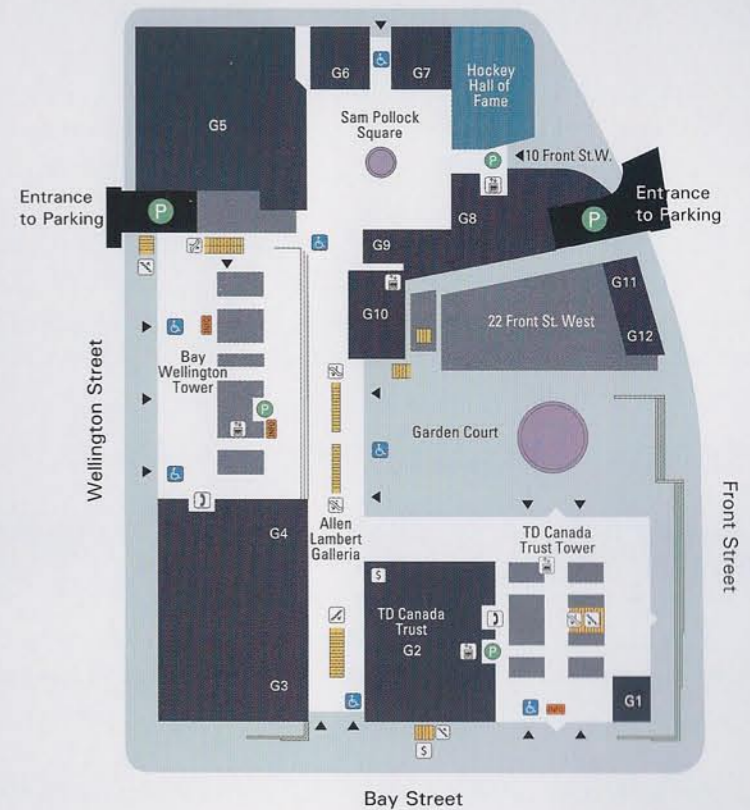

## FOOD CONT'D.

46	The Bagel Stop	955-9095
G11	The Bottom Line*	362-7585
12	The Market By Longo's	306-1881
39	Yogen Früz/ Country Style Donuts	363-6884

## SPECIALTY SHOPS

6	Coles	861-0166
16	Josephson Opticians	861-1516
14	K. Jamson	955-9355
3	Nutrition House	364-3838
2	Papyrus	777-0803
11	Shoppers Drug Mart	777-1300
G8	Spirit of Hockey**	360-7735
7	The Source*	363-8015
45	Great Canadian News Co. (Concourse Level)	359-9199
G6	The Great Canadian News Company** (Sam Pollock Square)	363-2242
10	Tidy's Flowers	364-5475
38	WirelessWave	366-9283

# DISCOVER COUNTLESS EXPRESSIONS OF CONVENIENCE, STYLE, AND GOOD TASTE.

Designed to simplify life and satisfy every need and craving, the concourse level at Brookfield Place showcases a tempting variety of fast food eateries and casual restaurants, plus a host of specialty shops and services to make ticking off errands a breeze. More amenities and chic boutiques can be found on the ground level, along with trendsetting dining destinations that cater to every taste and occasion.

## GROUND LEVEL

Yonge Street

All 416 area code unless specified  
\*Open Saturday \*\*Open Saturday & Sunday